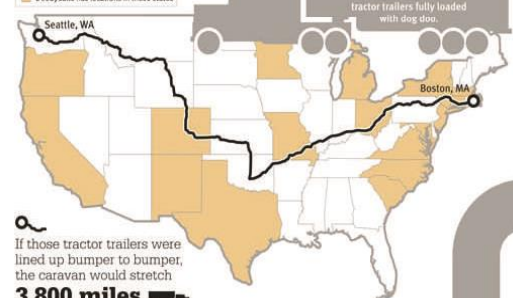

DOGIE DEPOSITS

America's overlooked environmental pollutant

78.2 million dogs currently live in the United States

Collectively depositing **30,000 tons** of waste every day.

10 million tons of waste every year.

That's the equivalent of **267,500** tractor trailers fully loaded with dog doo.

DoodyCalls has locations in these states